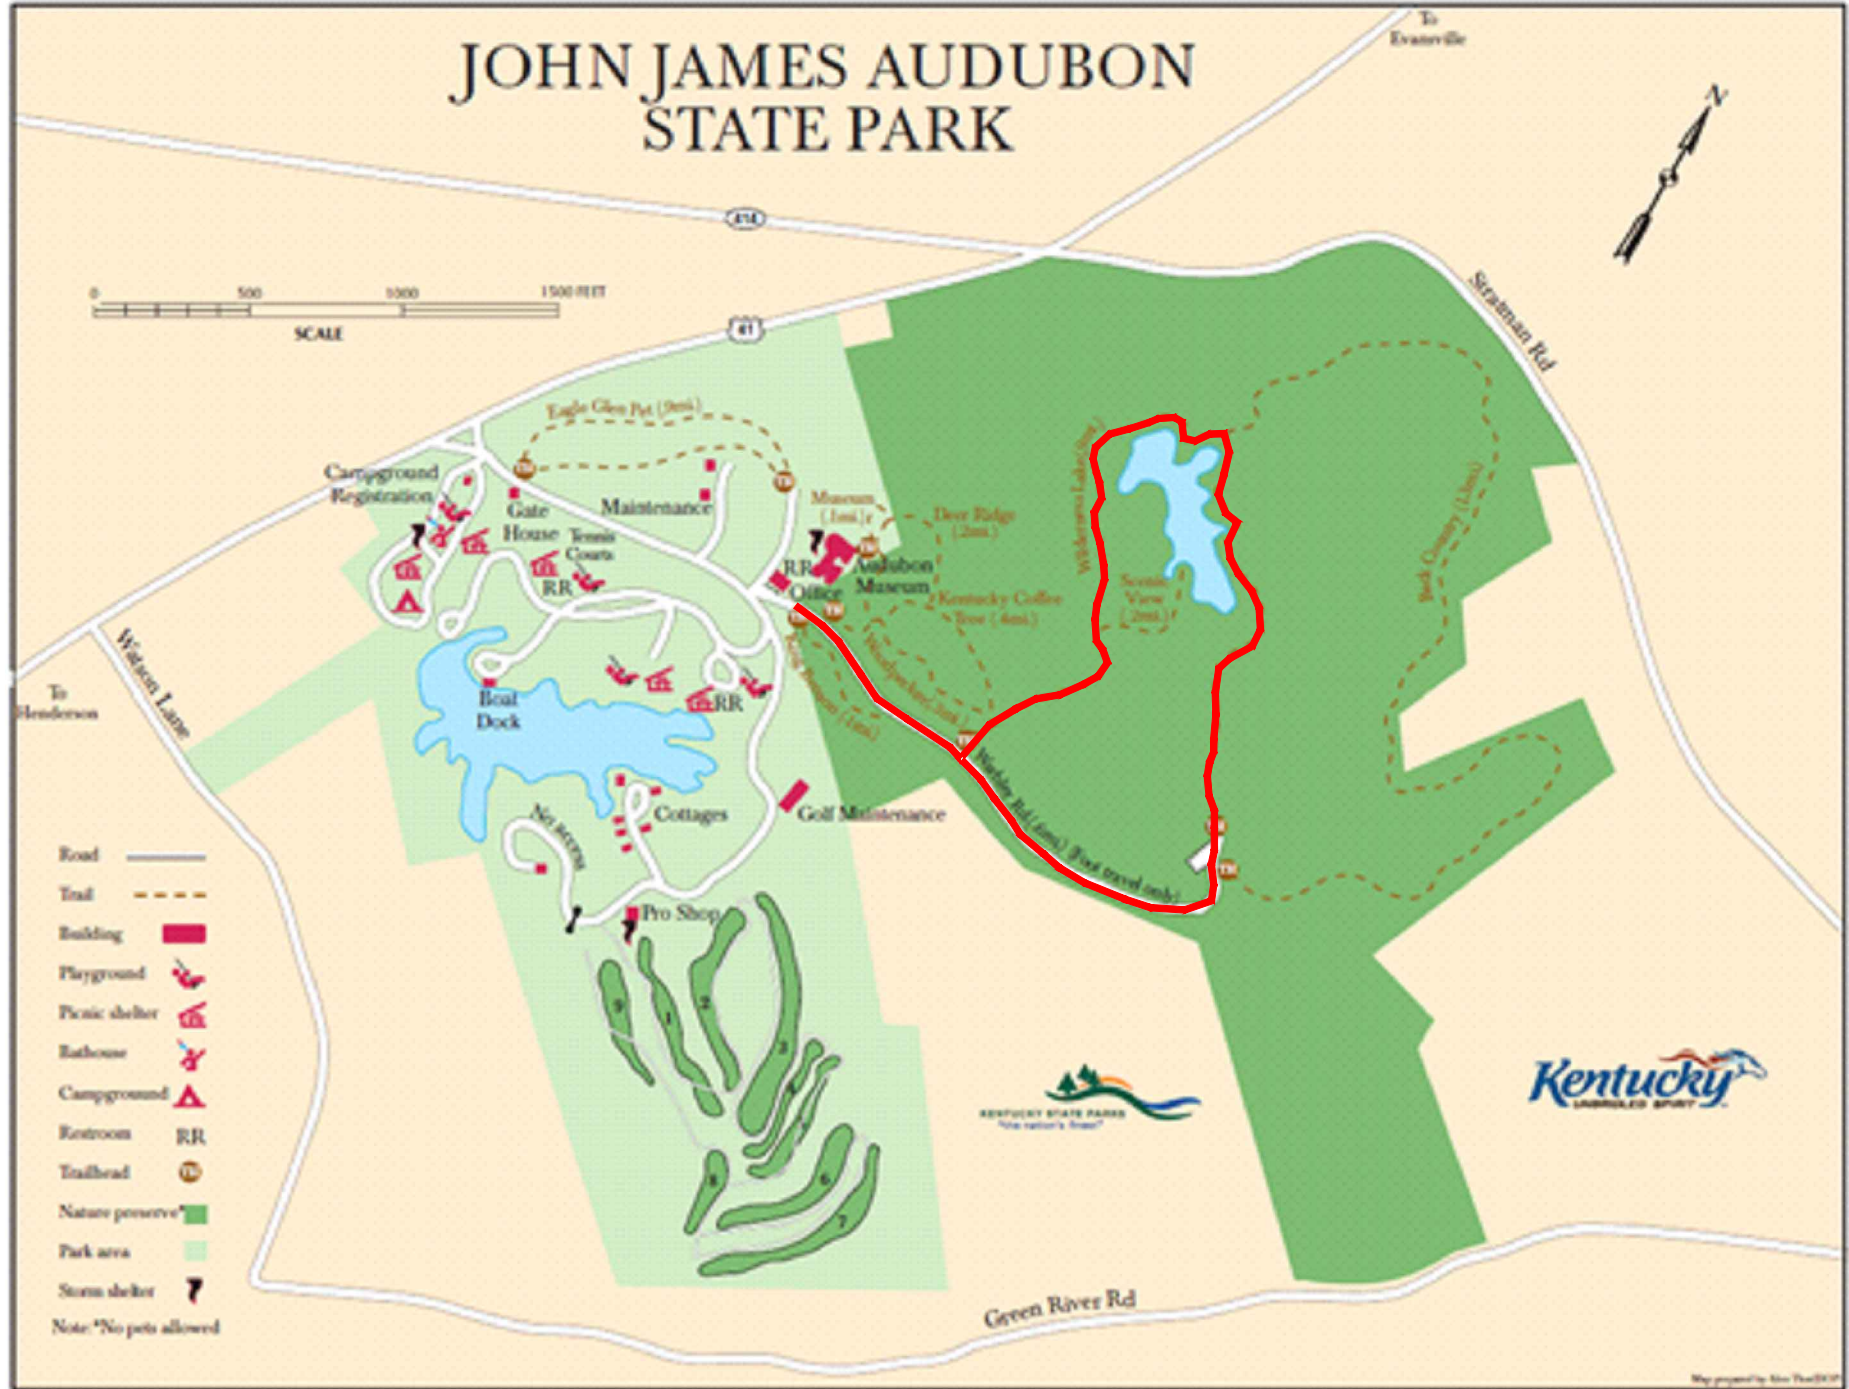

JOHN JAMES AUDUBON STATE PARK

To
Evansville

- Road ———
 - Trail - - - - -
 - Building ■■■■■
 - Playground 🎡
 - Picnic shelter 🛖
 - Restroom 🚻
 - Campground 🏕️
 - Restroom RR
 - Trailhead 🗺️
 - Nature preserve 🌿
 - Park area 🌳
 - Storm shelter 🌩️
- Note: *No pets allowed