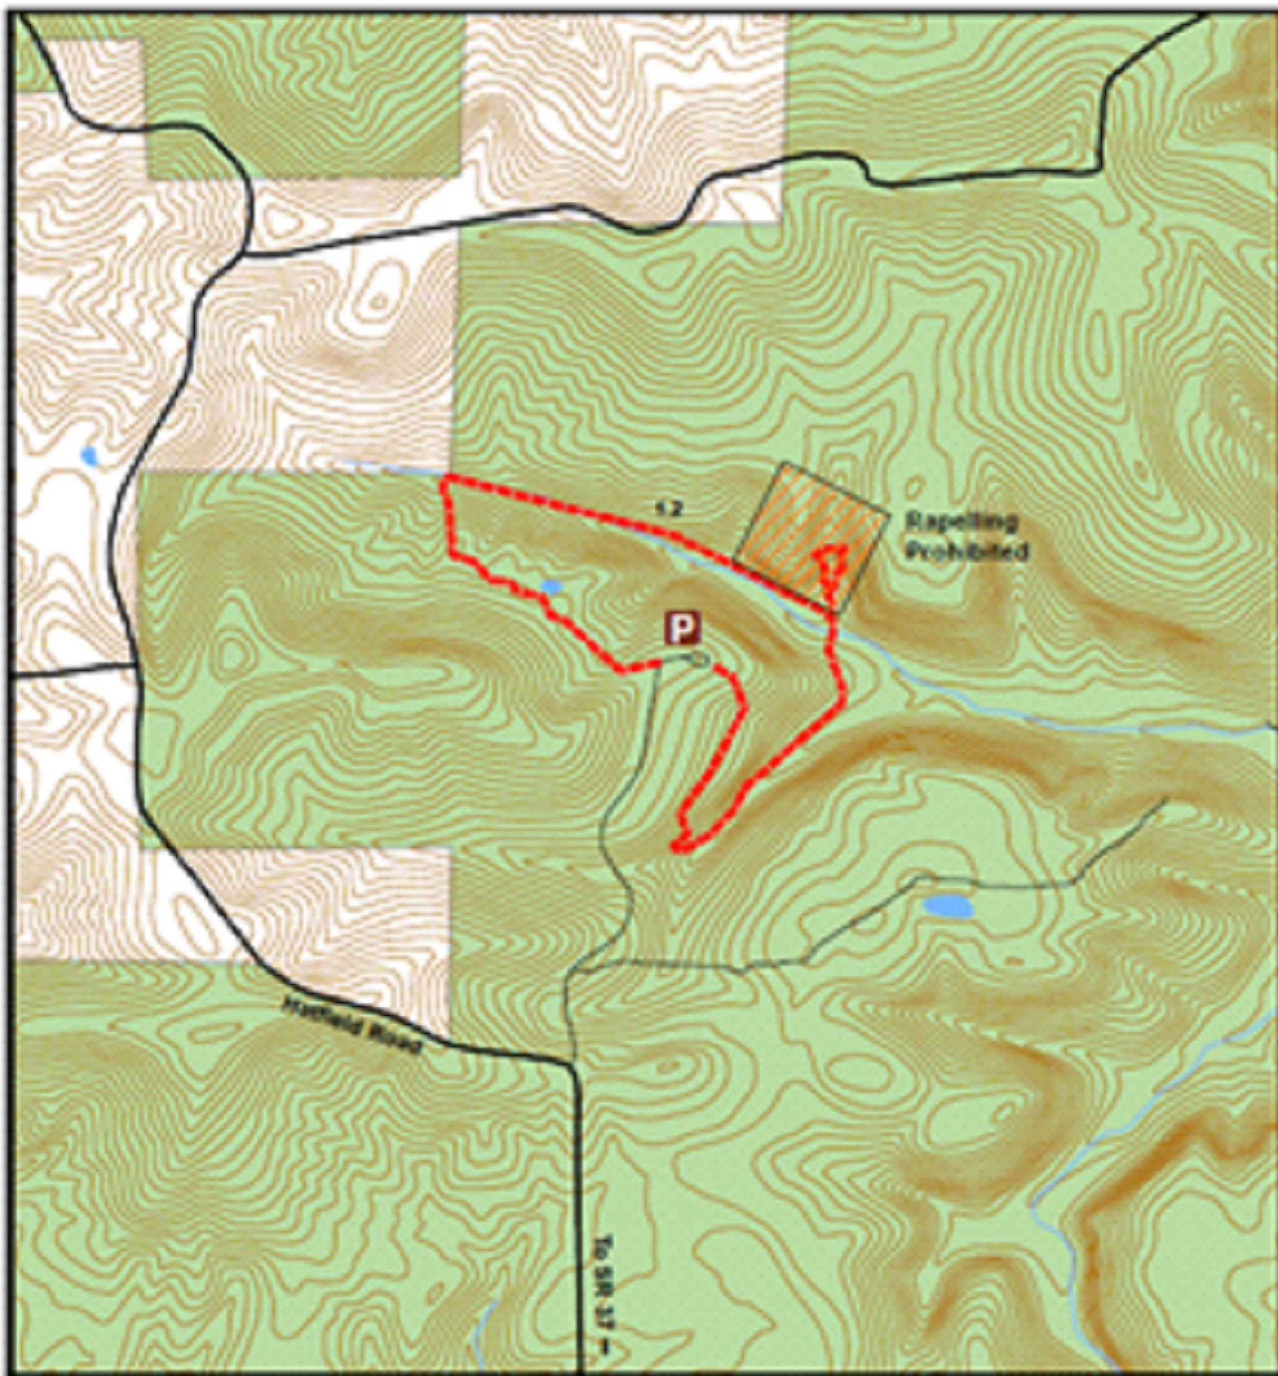

Hemlock Cliffs

USDA is an equal opportunity employer and provider.
Large print copies available on request.

0 0.125 0.25 0.5 Mile

Look for these symbols to be sure you are on an official trail

Trails may be color coded to indicate use type:

- Blue - Hiking, Mountain Biking, and Horse Riding
- Yellow - Hiking and Mountain Biking Only
- White - Hiking Only

Legend

- | | | | |
|--|-------------|--|-----------------------------|
| | Trail | | Water |
| | Road | | Forest Service |
| | 10' Contour | | Parking |
| | Stream | | Miles Between intersections |